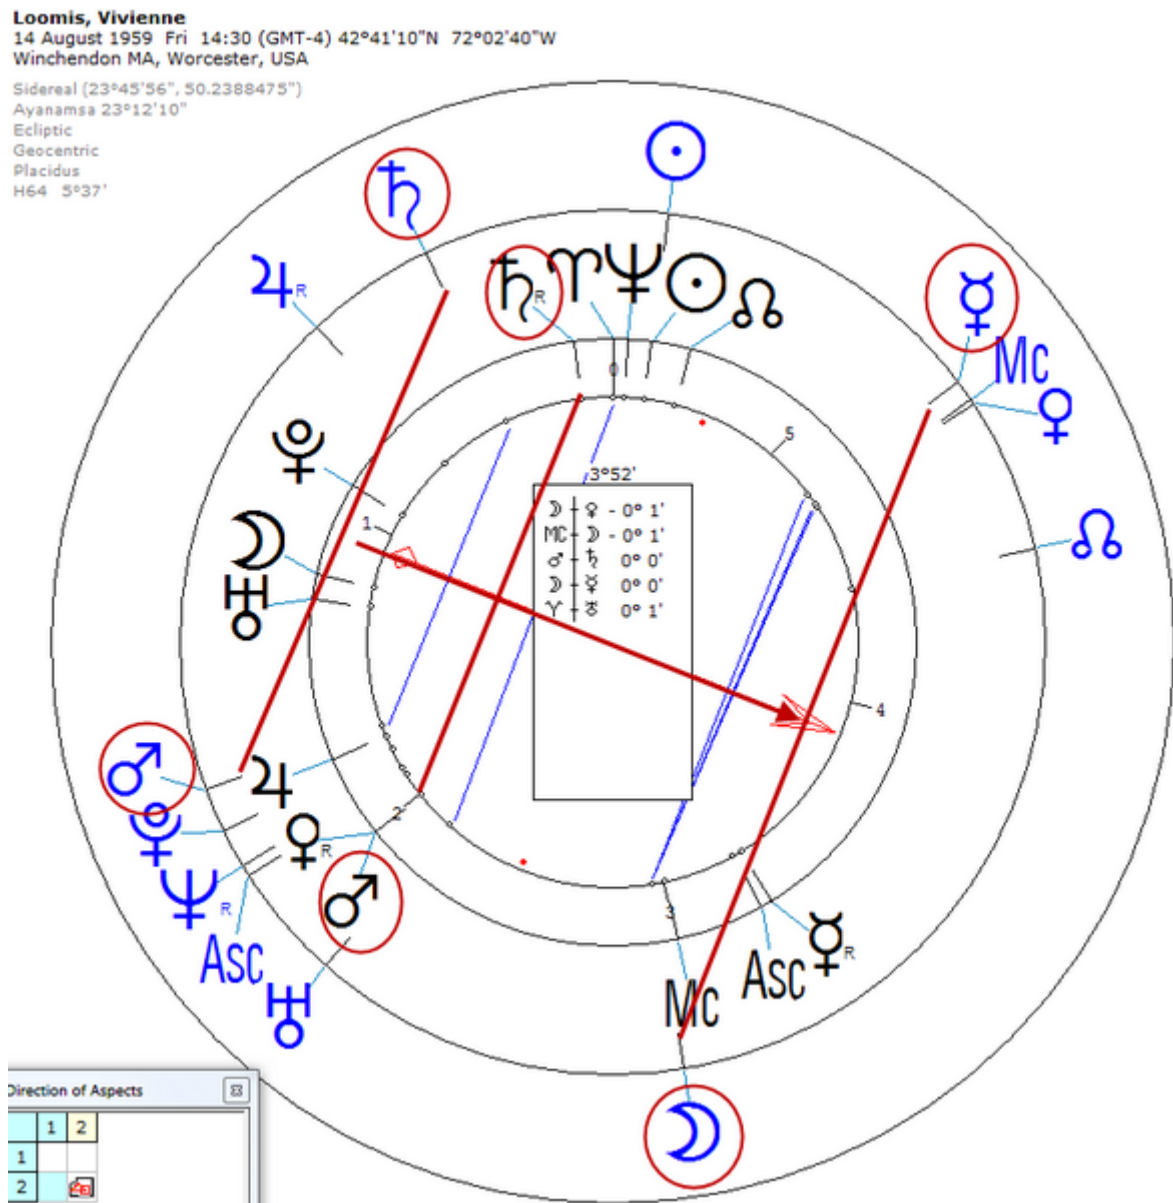

Death by Suicide 21 December 1973 (Hanged herself, age 14)

Solar Return (Harmonic 64)

Solar  $\sigma/\hbar = \text{Solar } \mathcal{D}/\text{♀} = \sigma_n/\hbar_n$

Lucentini, Franco

24 December 1920 at 23:00 (= 11:00 PM )Rome, Italy, 41n54, 12e29  
Italian writer, the author of bestseller thrillers together with Carlo  
Fruttero.